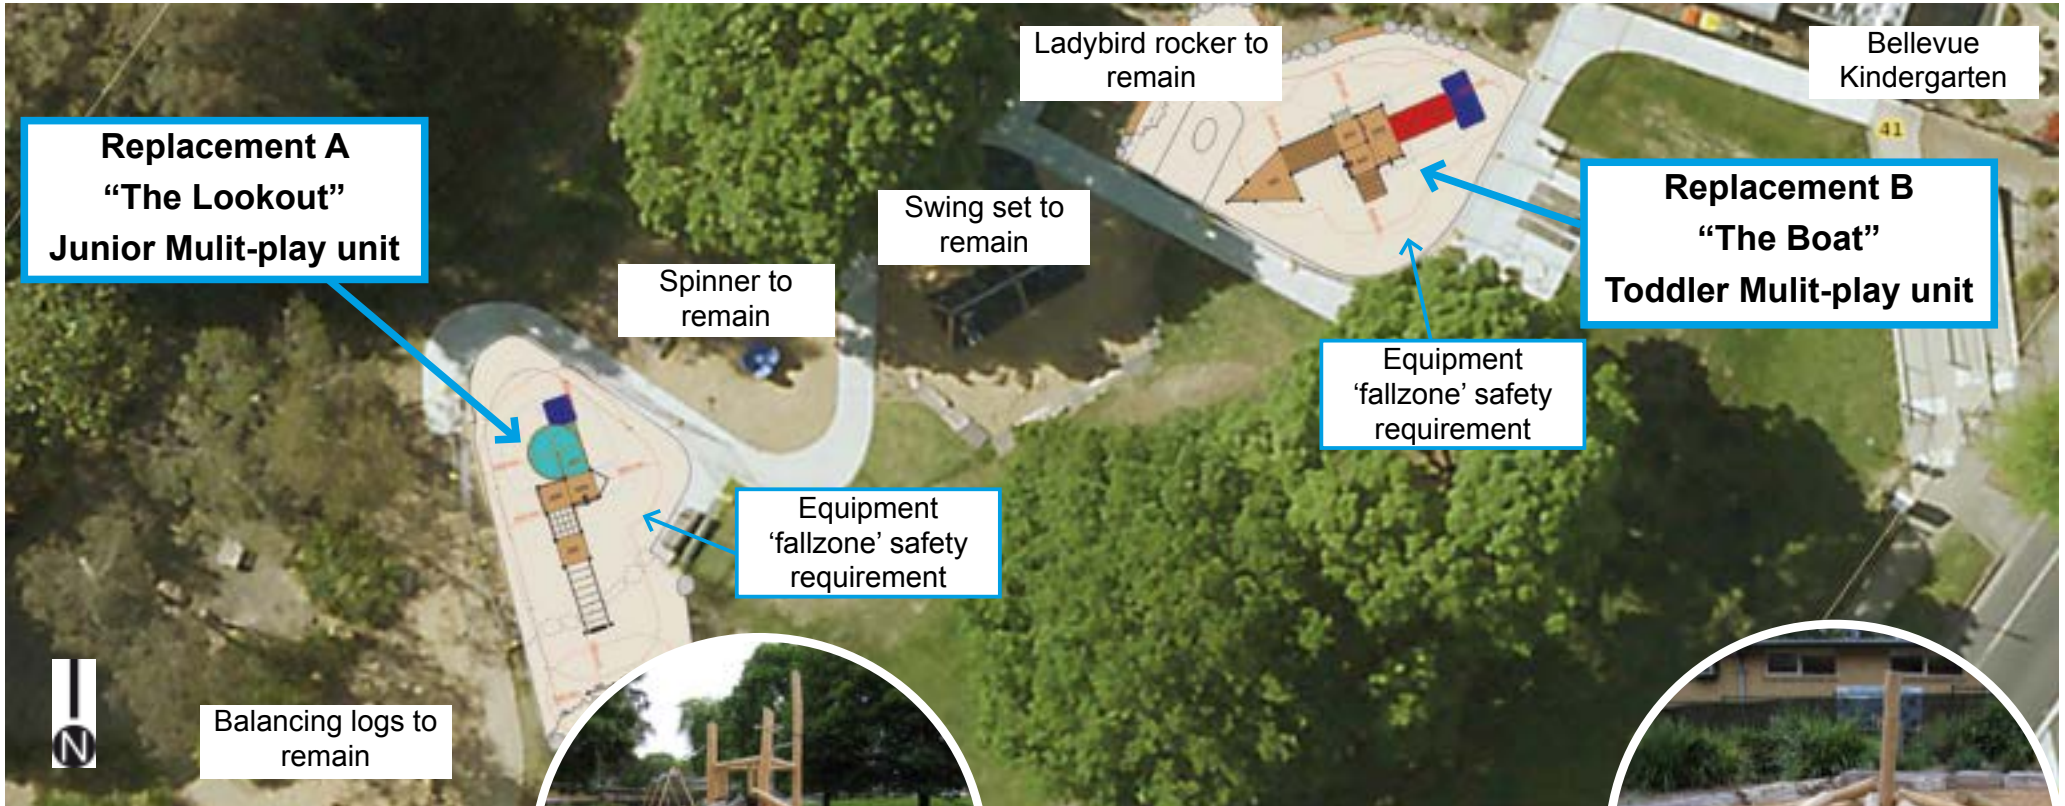

Cascade Park Playground - Equipment Replacements

Equipment location plan

Replacement A "The Lookout"

Replacement B "The Boat"