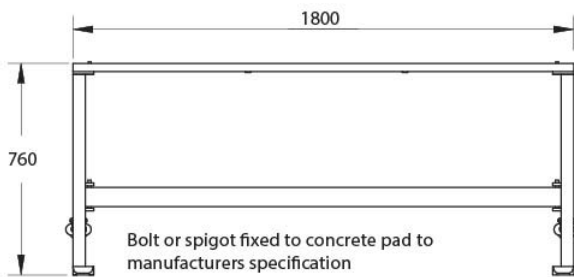

Detail: (not to scale)

Front (table only)