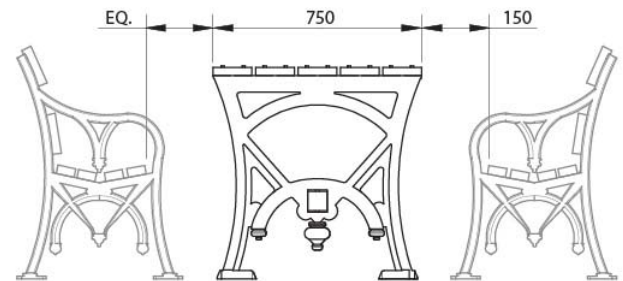

Side

Seats: refer FR06 Seat - Heritage

Image source: Furphy Foundry

Application Sites

Heritage gardens: Alexandra Gardens, Bowen Reserve, Canterbury Gardens (colour: burgundy), Central Gardens, Cresco Reserve, Dorothy Rogers Reserve, Kew Library, Lower Reserve, Petrie Square, Raoul Wallenberg Reserve, Read Gardens, St. James Park, Surrey Gardens, Grace Park.