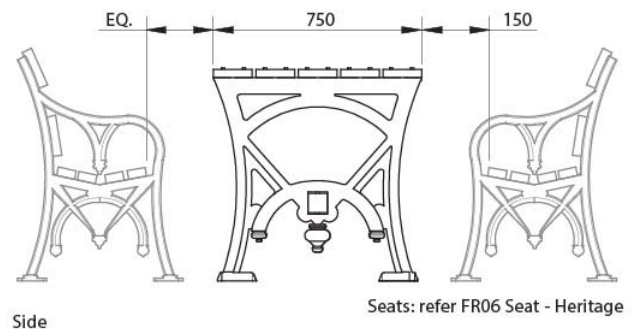

Detail: (Not to scale)

Image source: Furphy Foundry

Application Sites

Heritage gardens: Alexandra Gardens, Bowen Reserve, Canterbury Gardens (colour: burgundy), Central Gardens, Cresco Reserve, Dorothy Rogers Reserve, Kew Library, Lower Reserve, Petrie Square, Raoul Wallenberg Reserve, Read Gardens, St. James Park, Surrey Gardens, Grace Park.