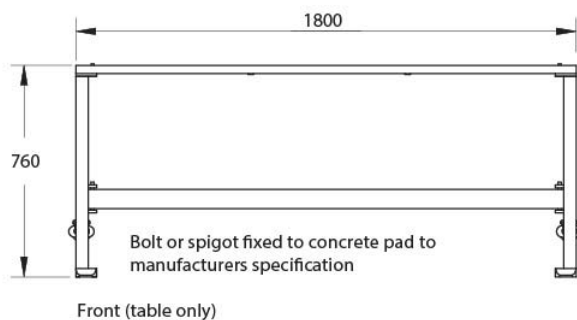

Detail: (Not to scale)

Image source: Furphy Foundry

Application Sites

Heritage gardens: Alexandra Gardens, Bowen Reserve, Canterbury Gardens (colour: burgundy), Central Gardens, Cresco Reserve, Dorothy Rogers Reserve, Kew Library, Lower Reserve, Petrie Square, Raoul Wallenberg Reserve, Read Gardens, St. James Park, Surrey Gardens, Grace Park.