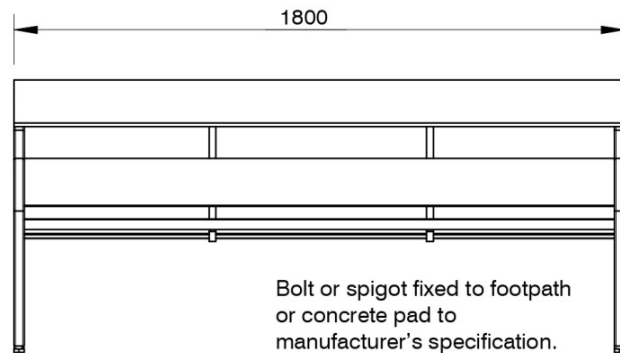

Front

Image source: Furphy Foundry

Application Sites

Heritage gardens: Alexandra Gardens, Bowen Reserve, Canterbury Gardens (colour: burgundy), Central Gardens, Cresco Reserve, Dorothy Rogers Reserve, Kew Library, Lower Reserve, Petrie Square, Raoul Wallenberg Reserve, Read Gardens, St. James Park, Surrey Gardens, Grace Park.

Shopping Centres: Auburn Village (leave timber natural finish - do not paint or coat)

Note: For residential streets use FR09