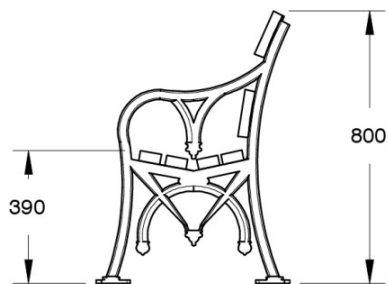

Detail (not to scale)

Side