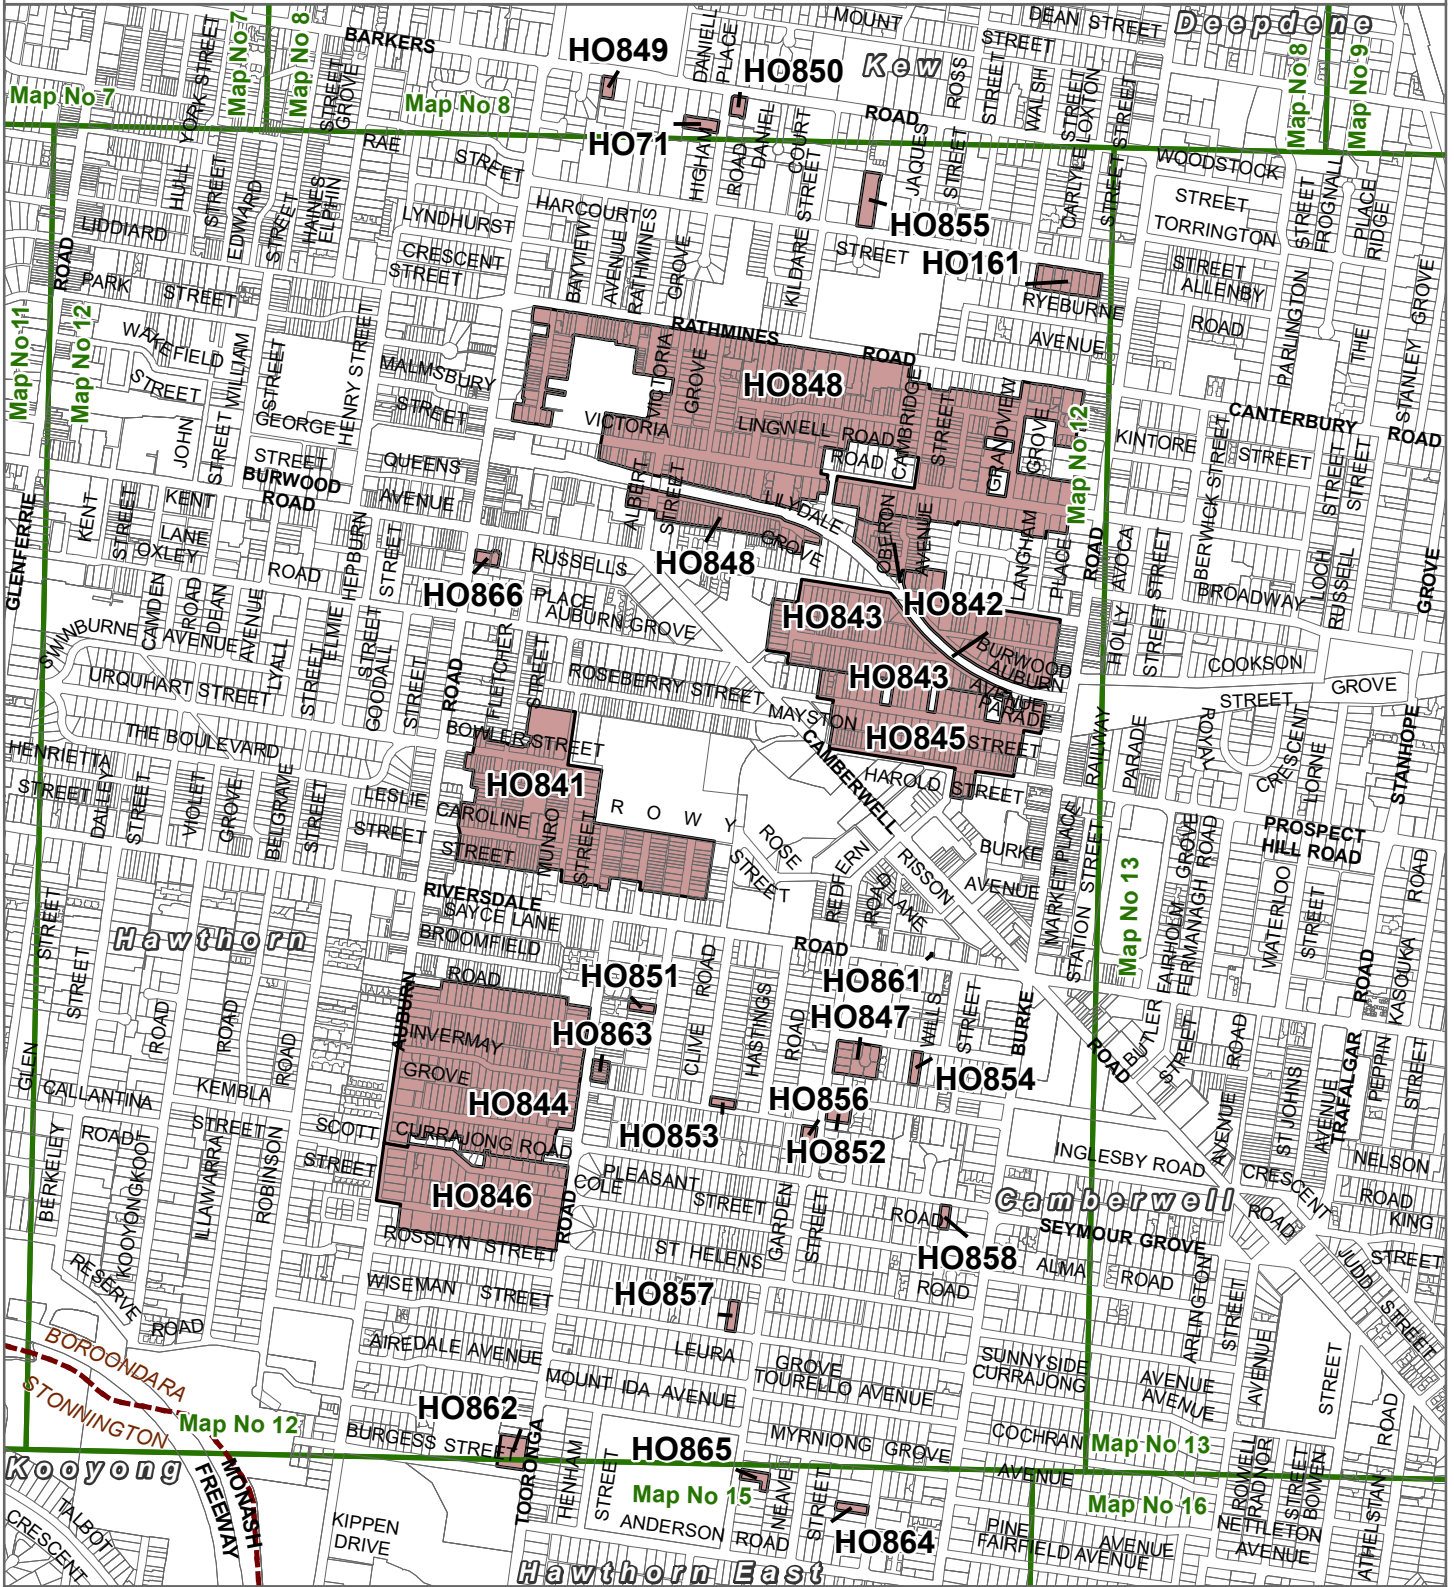

# BOROONDARA PLANNING SCHEME - LOCAL PROVISION AMENDMENT C308boro

- LEGEND**
-  HO - Heritage Overlay
  -  Local Government Area

Part of Planning Scheme Maps 8HO, 12HO & 15HO

**Disclaimer**  
This publication may be of assistance to you but the State of Victoria and its employees do not guarantee that the publication is without flaw of any kind or is wholly appropriate for your particular purposes and therefore disclaims all liability for any error, loss or other consequence which may arise from you relying on any information in this publication.

Planning Group  
Print Date: 22/03/2021  
Amendment Version: 2

Environment,  
Land, Water  
and Planning