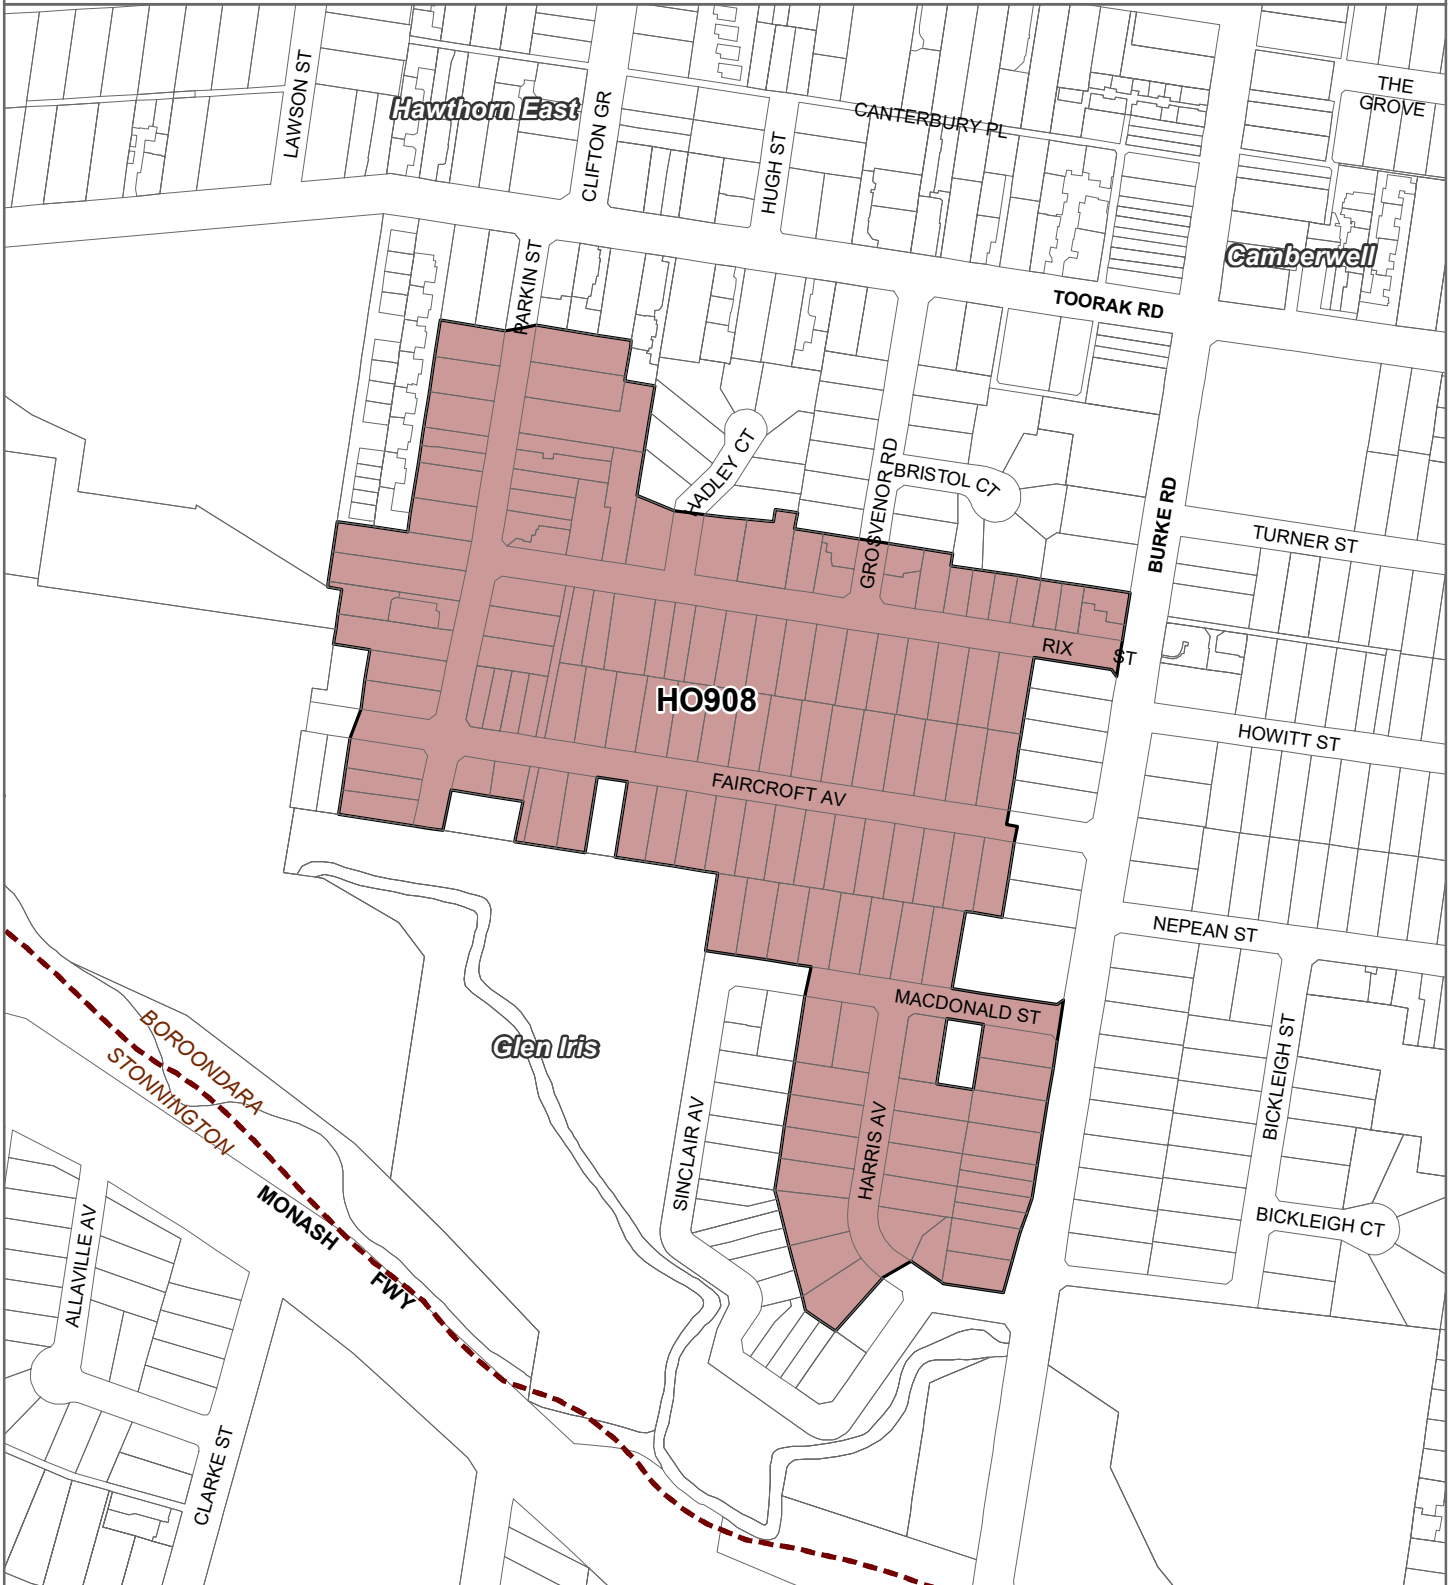

BOROONDARA PLANNING SCHEME - LOCAL PROVISION AMENDMENT C333boro

LEGEND

- HO - Heritage Overlay
- Local Government Area

Part of Planning Scheme Map 15HO

Disclaimer

This publication may be of assistance to you but the State of Victoria and its employees do not guarantee that the publication is without flaw of any kind or is wholly appropriate for your particular purposes and therefore disclaims all liability for any error, loss or other consequence which may arise from you relying on any information in this publication.

© The State of Victoria Department of Environment, Land, Water and Planning 2020

Planning Group
Print Date: 3/03/2020
Amendment Version: 1

Environment,
Land, Water
and Planning