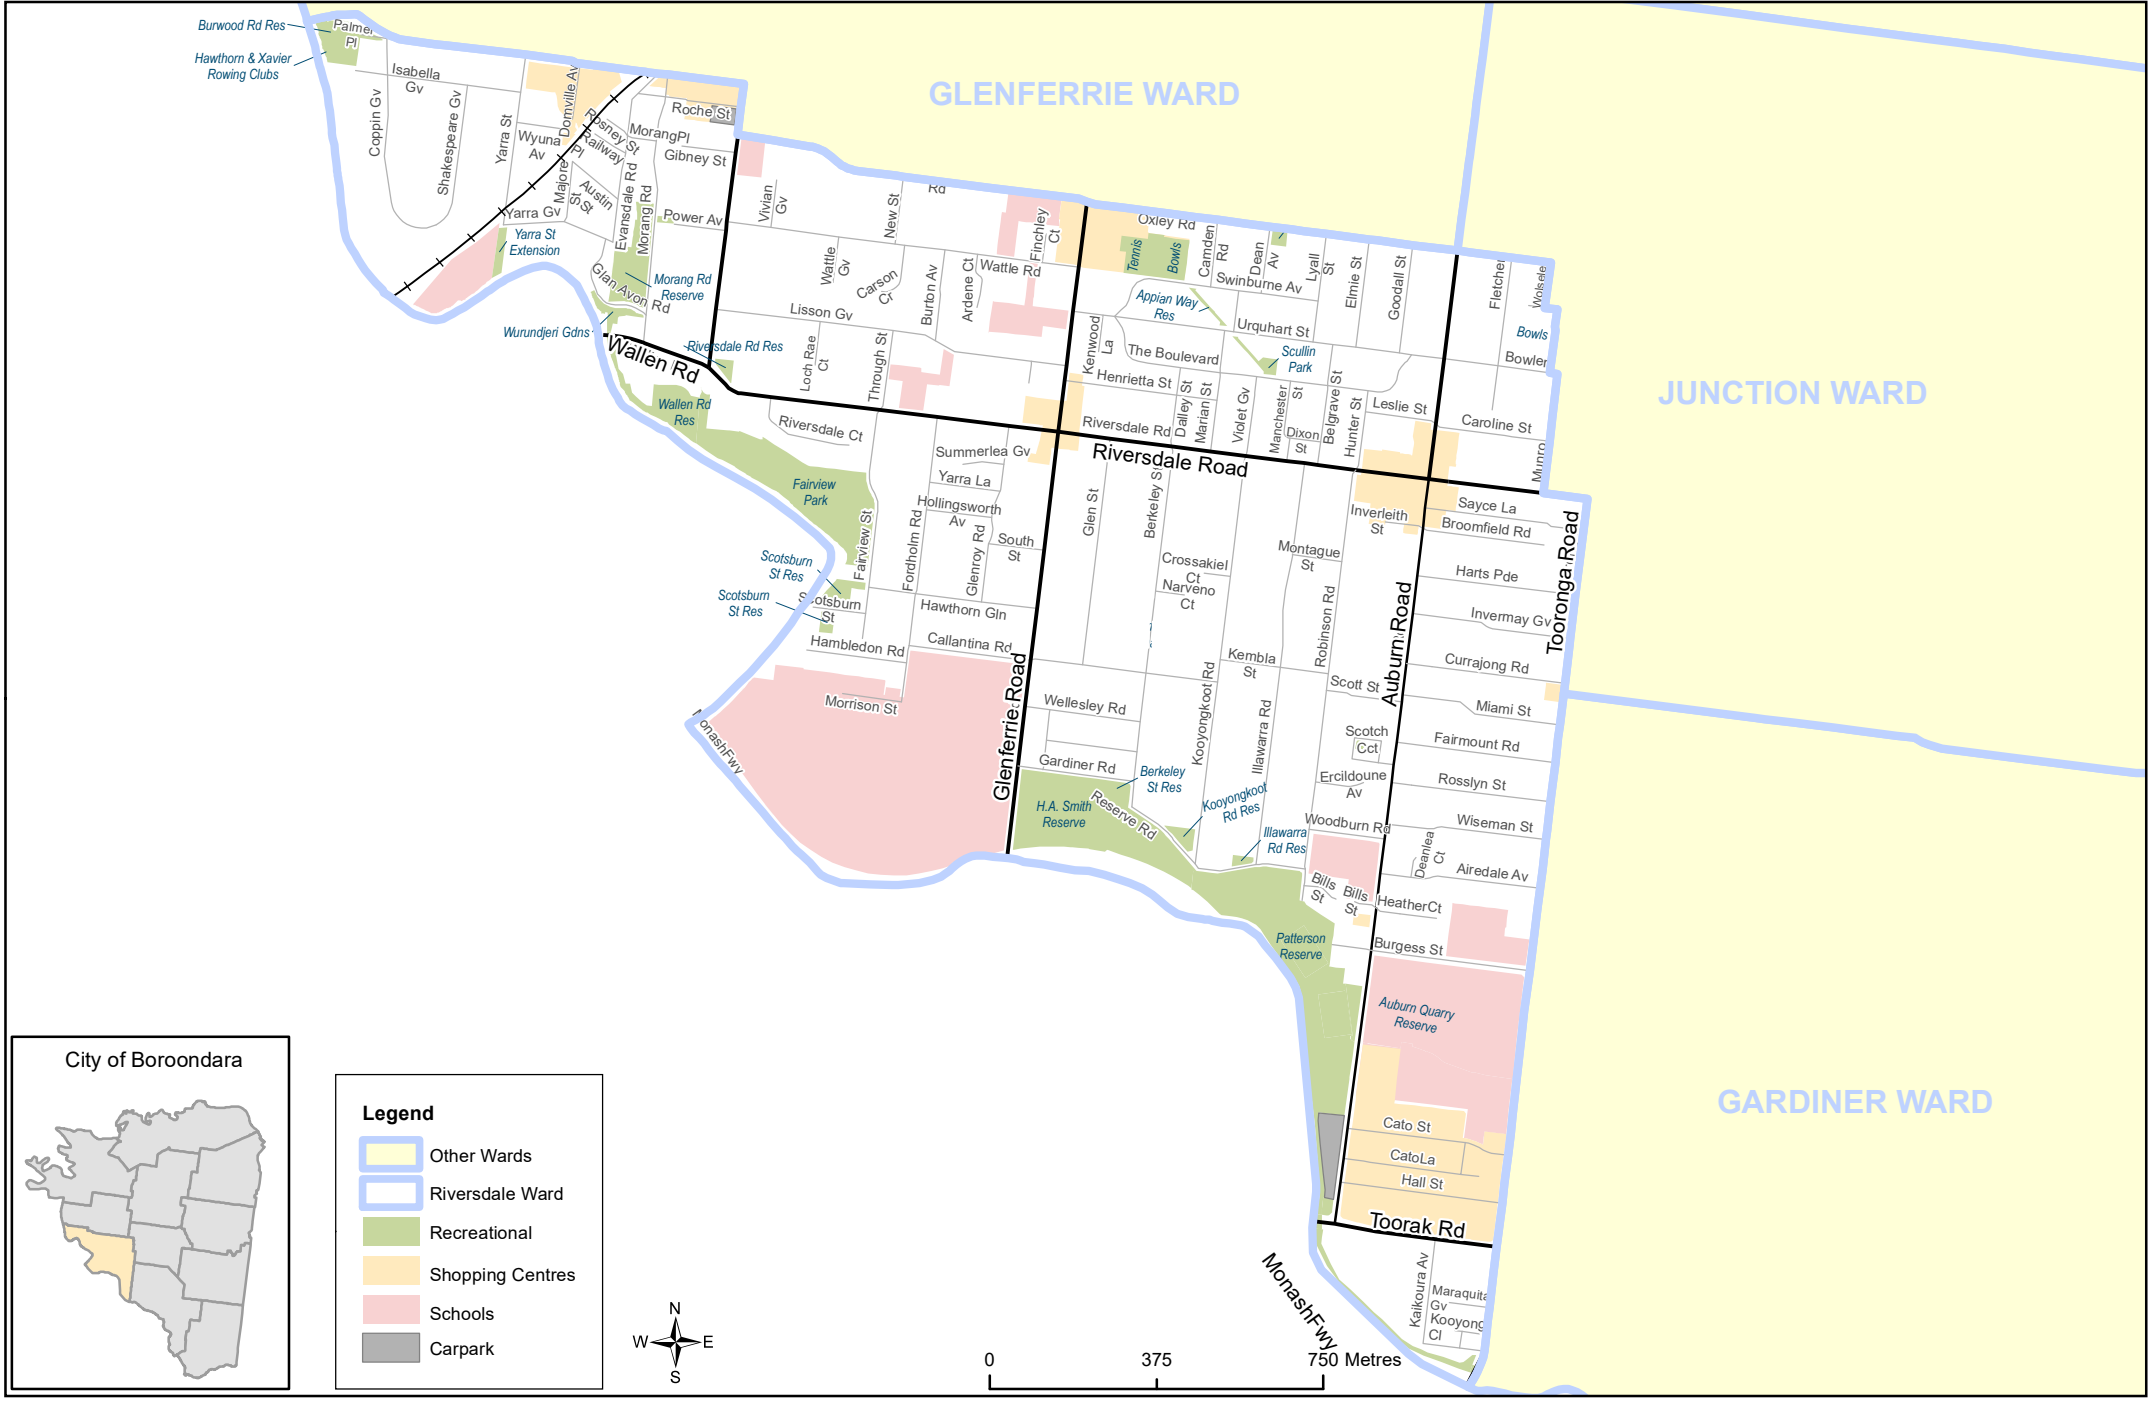

# Riversdale Ward

City of Boroondara

## Legend

- Other Wards
- Riversdale Ward
- Recreational
- Shopping Centres
- Schools
- Carpark

0 375 750 Metres