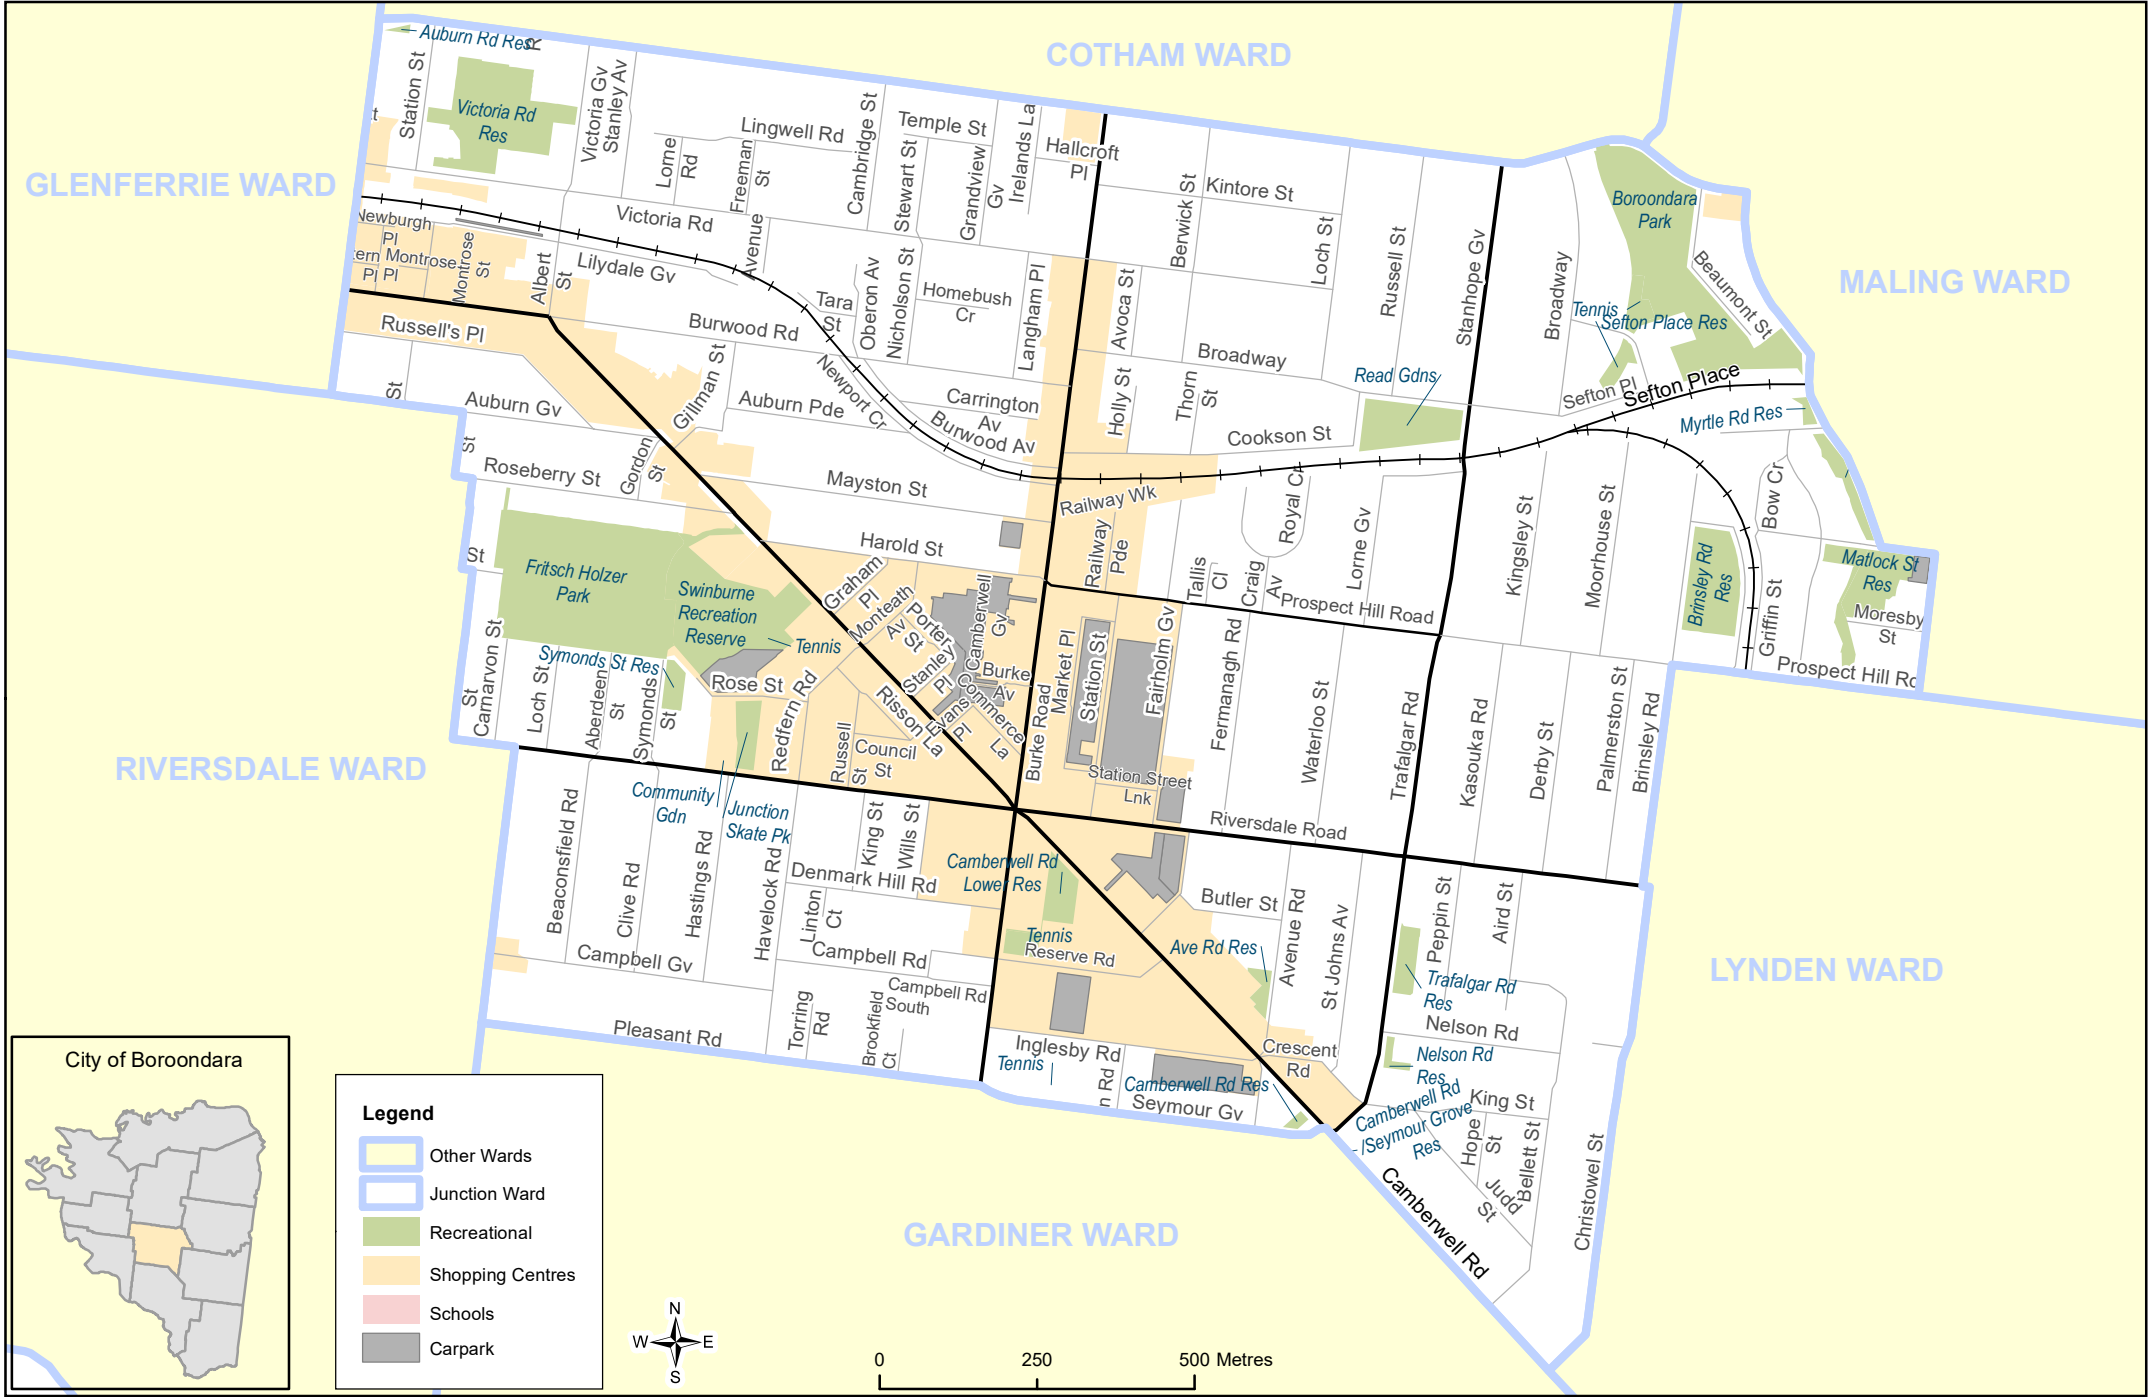

# Junction Ward

GLENFERRIE WARD

COTHAM WARD

MALING WARD

RIVERSDALE WARD

LYNDEN WARD

GARDINER WARD

**Legend**

- Other Wards
- Junction Ward
- Recreational
- Shopping Centres
- Schools
- Carpark

0 250 500 Metres