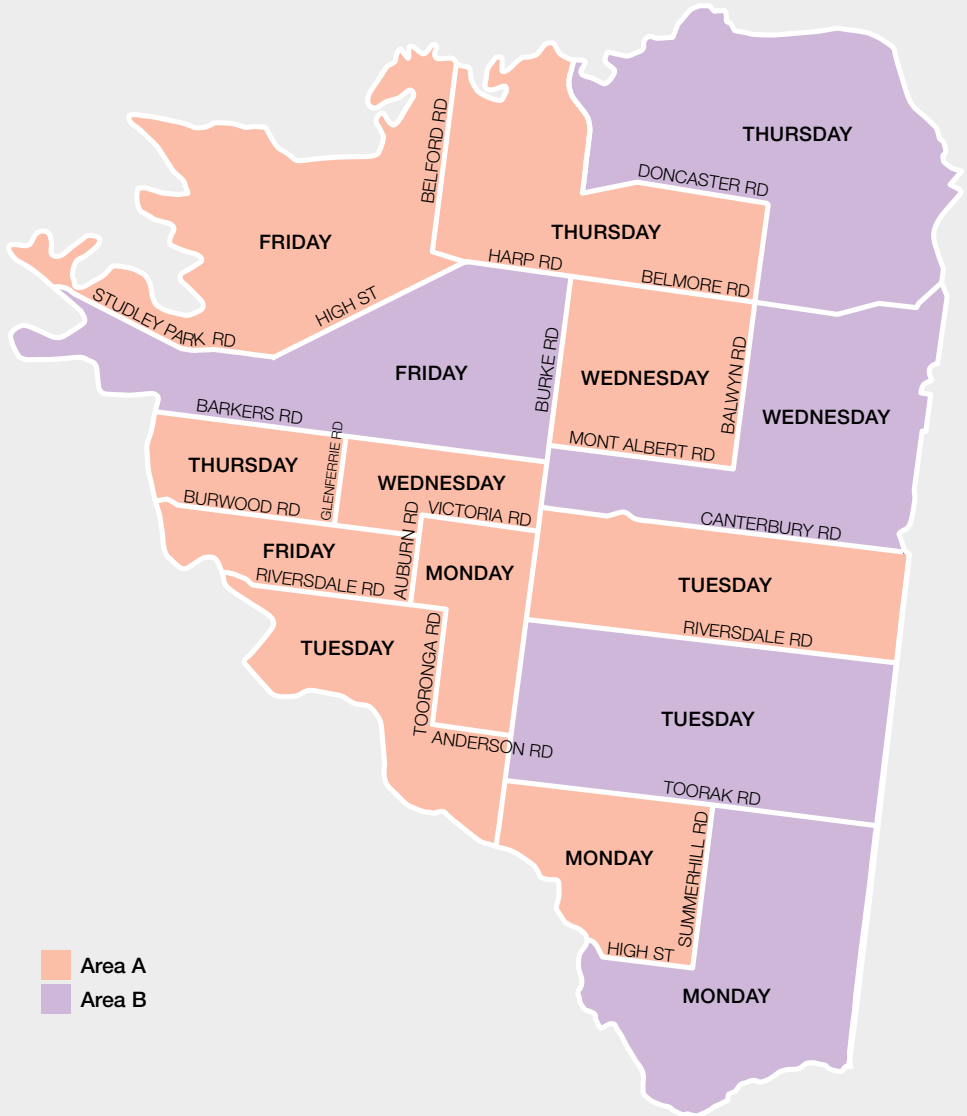

Household waste bin collection calendar 2021-22

Step 1: Find your collection area

Household waste bins are collected once every two weeks. Recycling and FOGO bins are collected once every week. Visit www.boroondara.vic.gov.au/find-your-bin-day for more information.

For information in languages other than English visit www.boroondara.vic.gov.au/languages

BOROONDARA
City of Harmony

Household waste bin collection calendar 2021-22

Step 2: View your fortnightly collection dates

Household waste bins are collected once every two weeks. Recycling and FOGO bins are collected once every week. Visit www.boroondara.vic.gov.au/find-your-bin-day for more information.

APRIL 2021						
M	T	W	T	F	S	S
			1	2	3	4
5	6	7	8	9	10	11
12	13	14	15	16	17	18
19	20	21	22	23	24	25
25	27	28	29	30		

SEPTEMBER 2021						
M	T	W	T	F	S	S
		1	2	3	4	5
6	7	8	9	10	11	12
13	14	15	16	17	18	19
20	21	22	23	24	25	26
27	28	29	30			

OCTOBER 2021						
M	T	W	T	F	S	S
				1	2	3
4	5	6	7	8	9	10
11	12	13	14	15	16	17
18	19	20	21	22	23	24
25	26	27	28	29	30	31