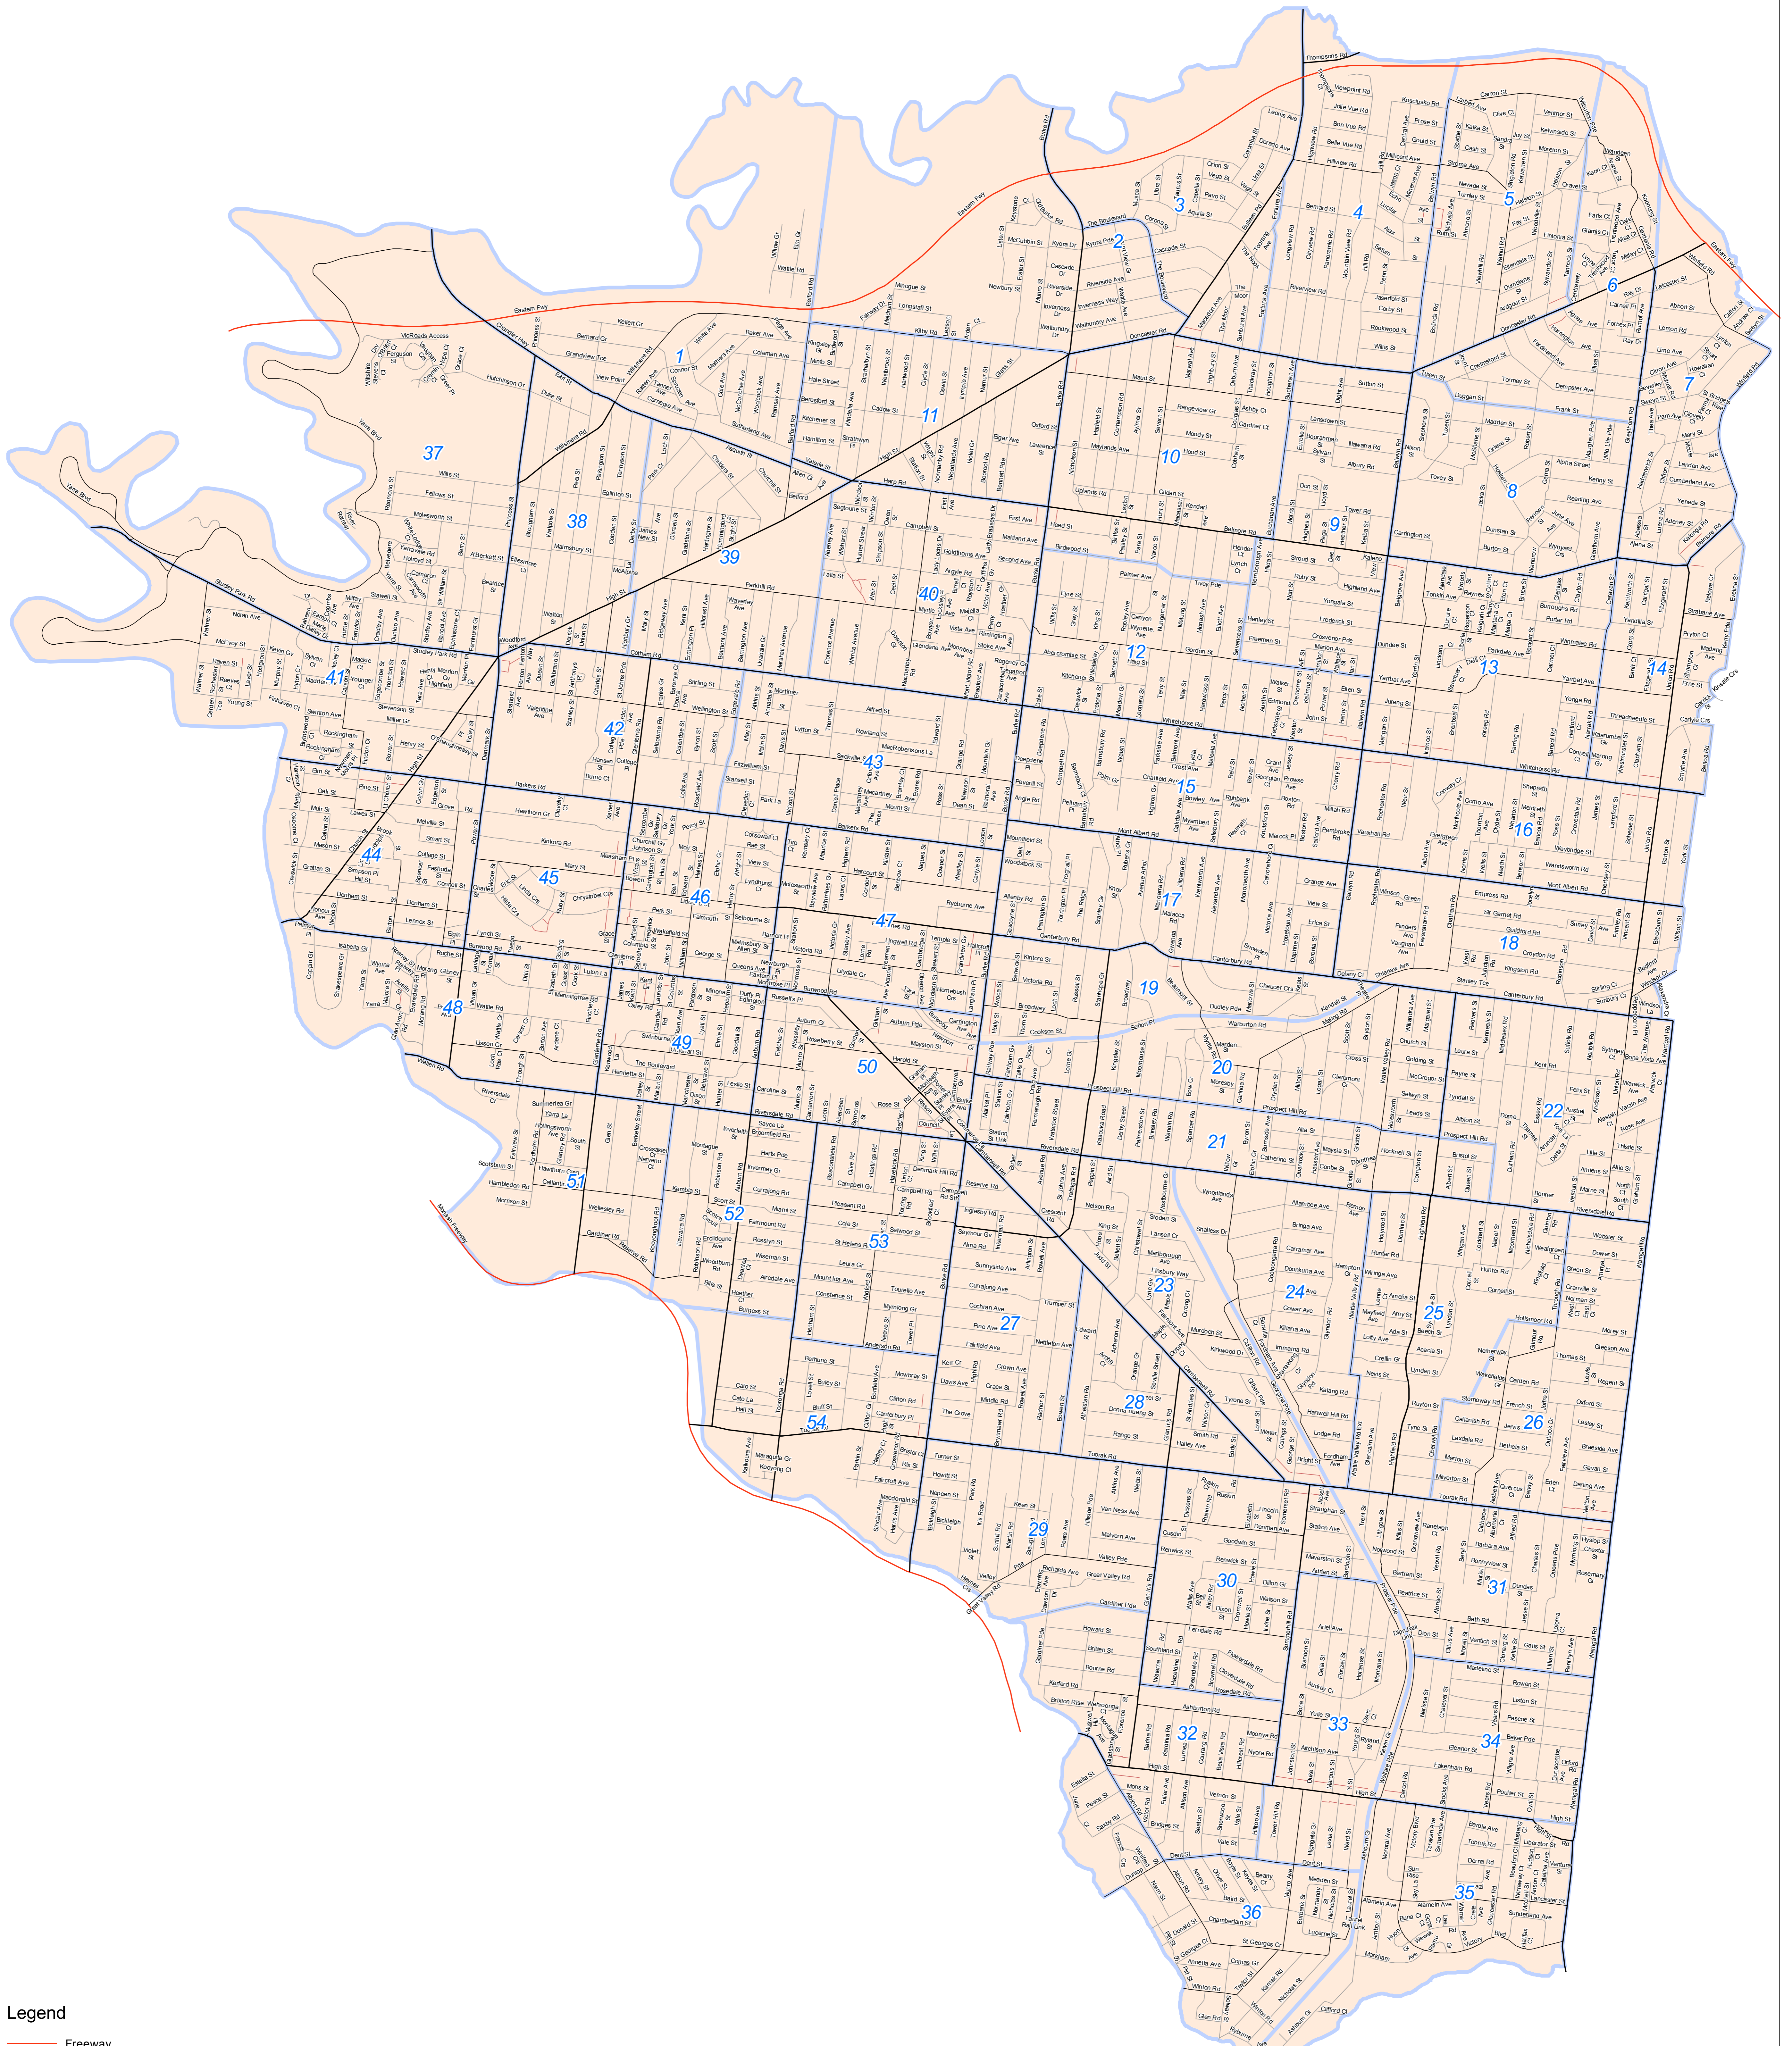

Street Sweeping Areas City of Boroondara

Legend

- Freeway
- Primary Road
- Secondary Road
- Collector Road
- Local Road
- Lanes/Access Road
- Street Sweeping Areas

Metres
0 600 1,200 2,400

1:13,000